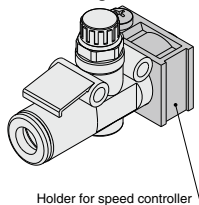

● Holder mounting

Specifications

Ambient temperature	-20 to 60°C
Material	Polypropylene
Color	White

Accessory: Cross Recessed Round Head Screw for Mounting (Zinc chromated)

Model		Size (Nominal x Length)	Piece
Metric size	Inch size		
TMH-23J	TMH-01J	M3 x 15	1
TMH-04J	TMH-03J		
TMH-06J	TMH-07J		
TMH-06	TMH-07	M4 x 25	
TMH-08	TMH-09		
TMH-10	—	M4 x 35	
TMH-12	TMH-13		

Series

Select the applicable holder/TMH for each speed controller from the table below.

Metric Size

Applicable series	Tubing size	Applicable tubing					
		23 ø3.2	04 ø4	06 ø6	08 ø8	10 ø10	12 ø12
AS1002F	TMH-23J	TMH-04J	TMH-06J				
AS2002F							
AS2052F			TMH-06				
AS3002F			TMH-07	TMH-08			
AS4002F					TMH-10	TMH-12 TMH-13	

Inch Size

Applicable series	Tubing size	Applicable tubing					
		01 ø1/8"	03 ø5/32"	07 ø1/4"	09 ø5/16"	11 ø3/8"	13 ø1/2"
AS1002F	TMH-01J						
AS2002F		TMH-03J	TMH-07J				
AS2052F							
AS3002F			TMH-07	TMH-09			
AS4002F					TMH-10	TMH-13